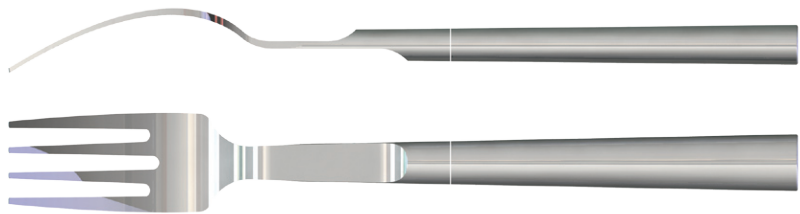

### Salad servers

Styled in 18/10 high mirror polished stainless steel

Diameter 88 mm x length 238 mm / diameter 96 mm x length 246 mm

### Multi bowl

Bowl styled in bone china porcelain

Multi spoon and lemon lid styled in 18/10 stainless steel

Diameter 100 mm x height 110 mm

### Olive bowl

Bowl styled in bone china porcelain with a high centre peak

Standing spoon styled in 18/10 stainless steel

Diameter 140 mm x height 60 mm

Grill fork

Styled in 18/10 high mirror polished stainless steel with hollow handles