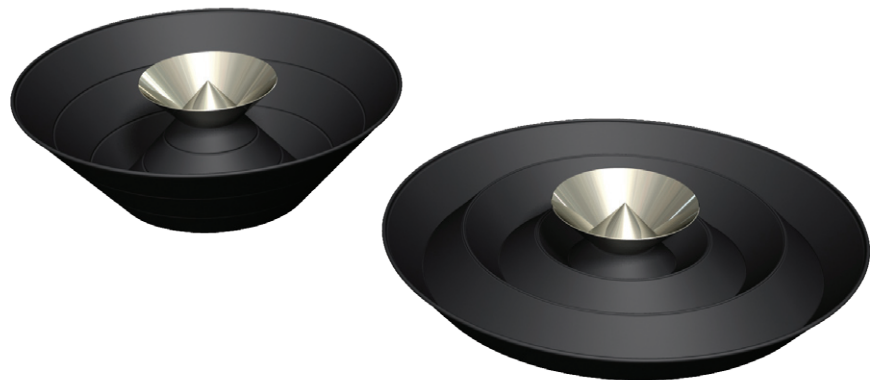

### Olive bowl

Bowl styled in bone china porcelain with a high centre peak

Standing spoon styled in 18/10 stainless steel

Diameter 140 mm x height 60 mm

Grill fork

Styled in 18/10 high mirror polished stainless steel with hollow handles

### Grill knife

Styled in high mirror polished stainless steel with hollow handles

Length 226 mm

#### Grill- / brunch plate

Plates styled in bone china porcelain. Brunch plate styled in walnut wood with hole for an egg  
Plate diameter 300 mm / Brunchplate diameter 160 mm

### Rubber bowl

Foldable rubber cone styled in strengthened rubber, Dip cup fits on the centre spot

Colours: pure white - dark moon grey

Diameter 300 mm x height 50-170 mm / diameter 450 mm x height 60-240 mm