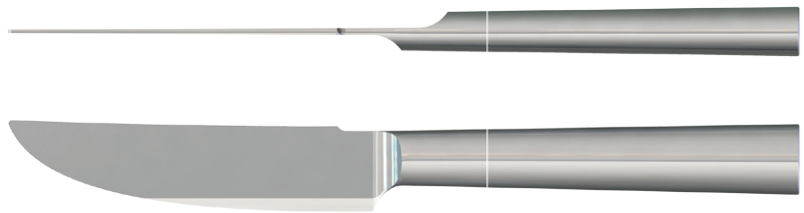

Grill knife

Styled in high mirror polished stainless steel with hollow handles

Length 226 mm